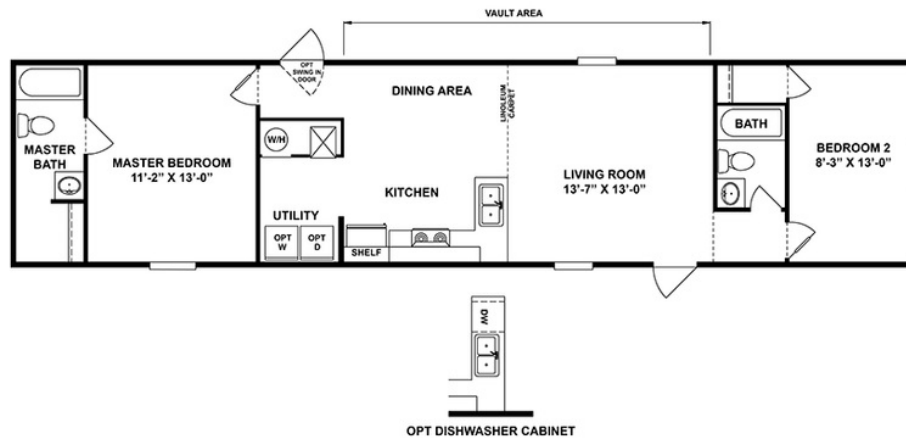

DELIGHT- Energy Smart

DELIGHT- Energy Smart Model number: 36TRU14602AH18

2 beds • 2 baths • 840 sq.ft. • 14' width • 60' depth

Our home building facilities invest in continuous product and process improvements. Plans, dimensions, features, materials, specifications and availability are subject to change without notice or obligation. Renderings and floor plans are representative likenesses of our homes and may differ from the actual homes. We invite you to tour a Home Center near you and inspect the highest value in quality housing available or call (352) 629-1346 to speak with a Home Consultant. Copyright 2017, CMH. All rights reserved.

DELIGHT- Energy Smart Model number: 36TRU14602AH18

2 beds • 2 baths • 840 sq.ft. • 14' width • 60' depth

Our home building facilities invest in continuous product and process improvements. Plans, dimensions, features, materials, specifications and availability are subject to change without notice or obligation. Renderings and floor plans are representative likenesses of our homes and may differ from the actual homes. We invite you to tour a Home Center near you and inspect the highest value in quality housing available or call (352) 629-1346 to speak with a Home Consultant. Copyright 2017, CMH. All rights reserved.